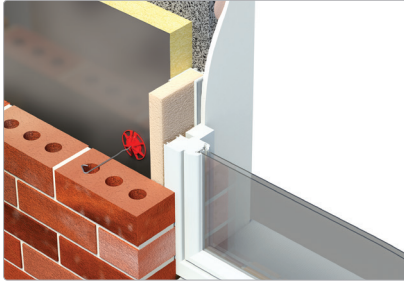

## Cavity Closer

The range of ALTICLOSERS provide an easy, effective and economical solution when closing cavities within openings in masonry walls for windows and doors.

ALTICLOSER XPS

### ALTICLOSER XPS

The thermal ALTICLOSER XPS incorporates a UPVC outer which acts as a damp proof barrier while the insulated XPS core reduces thermal bridging.

ALTICLOSER XPS is available in options to suit check and flush reveal applications.

### ALTICLOSER FR

ALTICLOSER FR offers 30 minute fire resistance performance within cavities up to a maximum width of 100mm.

The thermal and fire rated cavity closer incorporates a UPVC outer which acts as a damp proof barrier while the polythene enclosed rock mineral fibre core reduces thermal bridging and is a key feature of the products fire resistance capabilities.

### ALTICLOSER FR PLUS

ALTICLOSER FR Plus offers 60 minute fire resistance performance within cavities between 100mm – 175mm.

The thermal and fire rated cavity closer incorporates a UPVC outer which acts as a damp proof barrier while the foil sleeved rock mineral fibre core reduces thermal bridging and is a key feature of the products fire resistance capabilities.