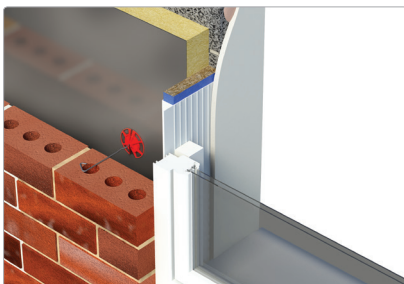

ALTICLOSER FR PLUS

ALTICLOSER FR PLUS

ALTICLOSER FR Plus offers 60 minute fire resistance performance within cavities between 100mm – 175mm.

The thermal and fire rated cavity closer incorporates a UPVC outer which acts as a damp proof barrier while the foil sleeved rock mineral fibre core reduces thermal bridging and is a key feature of the products fire resistance capabilities.

ALTICLOSER FR Plus is designed for installation within masonry cavities & timber frame – masonry cavities.

Product Data

Product	Thermal Values		Length (mm)	Width (mm)	Pack Size	Fire Resistance Performance
	Insulation Thickness (mm)	Thermal Conductivity (W/mK)				
ALTICLOSER XPS	25	0.033	2400	600	10	N/A
ALTICLOSER FR	25	0.035	2400	600	10	30 minutes integrity and 30 minutes insulation
ALTICLOSER FR PLUS	50	0.035	2400	600	10	60 minutes integrity and 30 minutes insulation

The information given is correct to the best of our knowledge at the time of publication but without guarantee of accuracy. We do not accept any responsibility for damage and claims arising from handling, transport, storage or disposal of the product. This data sheet, not a safety sheet, and applies only to the product named above. If the product is used as part of other products, information given in the data sheet may be invalidated. No warranty is hereby expressed or implied.